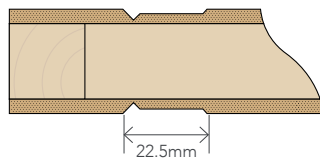

VRP4 Specification Sheet

ROUTERED GROOVE DETAIL

Door Weights - kg/m²

| | |
|---------------|------|
| Hollow | 10.5 |
| Polystyrene | 10.5 |
| Solid | 28.5 |
| Steel per L/M | 2.0 |

4.75MM MDF SKIN
(FOR INTERIOR USE)

4.75MM TEMPERED
HARDBOARD SKIN
(FOR SHELTERED
EXTERIOR USE)

VRP4 Grooving Dimensions (mm)

| | |
|----------------------|------------------------------------|
| Top Rail | 150mm |
| Bottom Rail | 150mm |
| Mid Rails (Per Rail) | Door Length Less 1400 Divided by 3 |
| Side Stile | 110mm |
| Grooved Panel Width | 275mm |
| Grooved Panel Height | 275mm |

Stile, Rail and Lockblock Configuration 1980 up to 2400 High Doors 410-910mm Wide

| | Rails | Stiles | Lockblocks |
|---------------------|----------|----------|----------------|
| Hollow (1980) | Ex 35mm | Ex 35mm | 400 x 70mm |
| Hollow (Up to 2400) | Ex 140mm | Ex 35mm | 800 x 70mm |
| Polystyrene | Ex 35mm | Ex 35mm | 400/800 x 70mm |
| Solid (Up to 2400) | Ex 140mm | Ex 35mm | N/A |
| 960mm Wide + | Ex 105mm | Ex 105mm | N/A |
| >2400mm High | Ex 105mm | Ex 105mm | N/A |

- All doors over 1210 wide supplied un-primed
- 'Oversize' is doors over 1210mm wide or 2700mm high

- All hollow and polystyrene doors have double lock blocks
- Stock doors are standard sizes between 410mm and 910mm wide